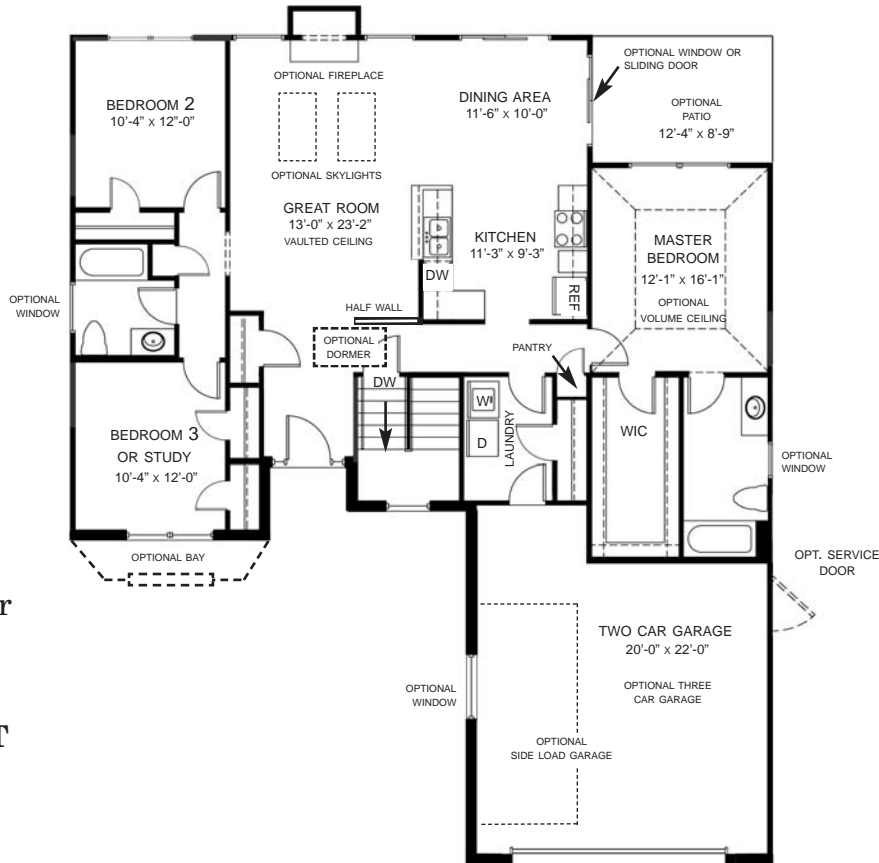

THE SIERRA

Ranch

Three Bedrooms 2 Baths

First Floor

1,617 to 2,010
SQUARE FEET

DEER RIDGE HOMES, INC.

Morris, Illinois

Sales Office Phone 815.942.9400

EQUAL HOUSING
OPPORTUNITY