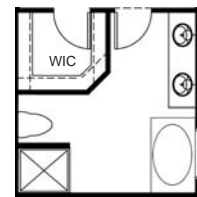

THE SIERRA

Ranch

Three Bedrooms 2 Baths

Master Bath Suite Option

First Floor

1,617 to 2,010
SQUARE FEET

DEER RIDGE HOMES, INC.

Morris, Illinois

Sales Office Phone 815.942.9400

EQUAL HOUSING
OPPORTUNITY