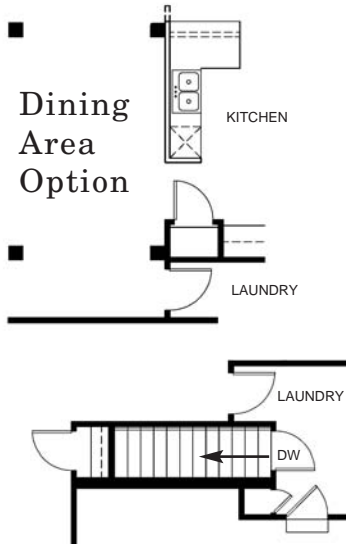

Reverse Stair Option

1,930 SQUARE FEET

DEER RIDGE HOMES, INC.

Morris, Illinois
Sales Office Phone 815.942.9400