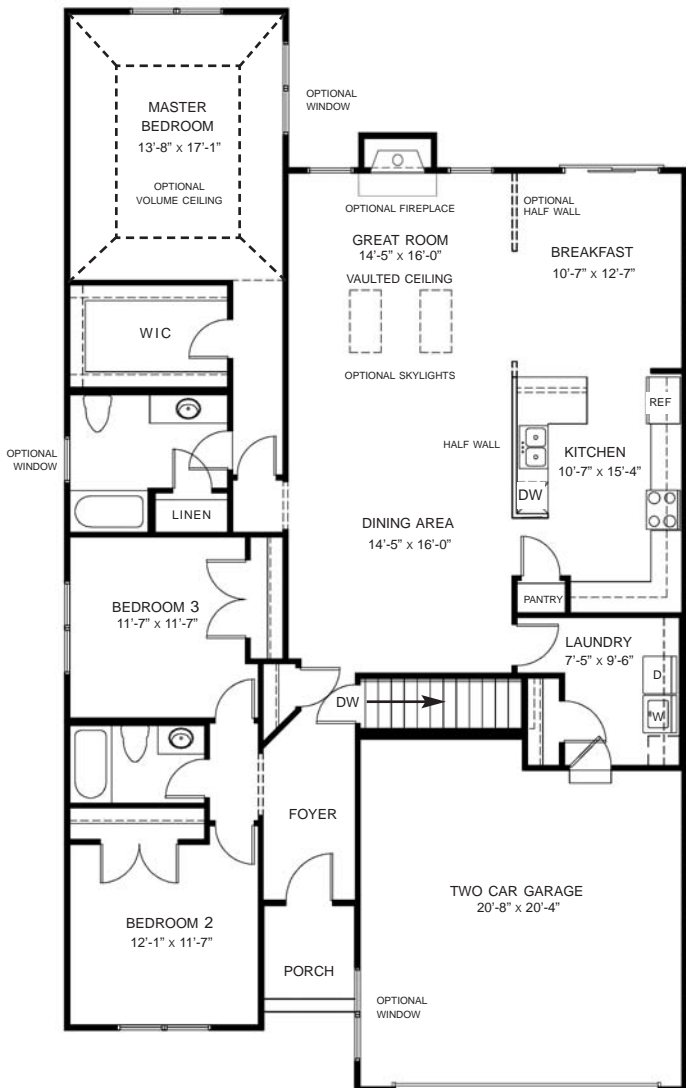

THE REMINGTON

Ranch Duplex Three Bedrooms 2 Baths