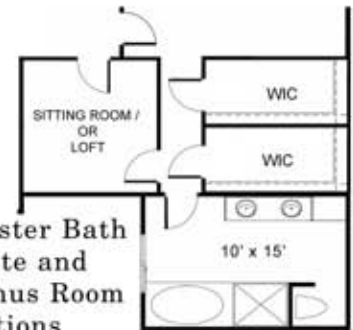

Master Bath
Suite and
Bonus Room
Options

DEER RIDGE HOMES, INC.

Morris, Illinois

Sales Office Phone 815.942.9400