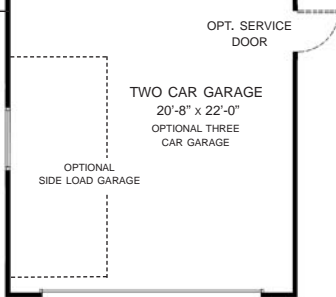

Master Bath Suite Option

2,236 SQUARE FEET

DEER RIDGE HOMES, INC.

Morris, Illinois

Sales Office Phone 815.942.9400