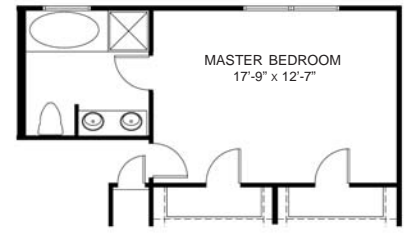

Master Bath Suite Option

2,236 SQUARE FEET

DEER RIDGE HOMES, INC.

Morris, Illinois

Sales Office Phone 815.942.9400