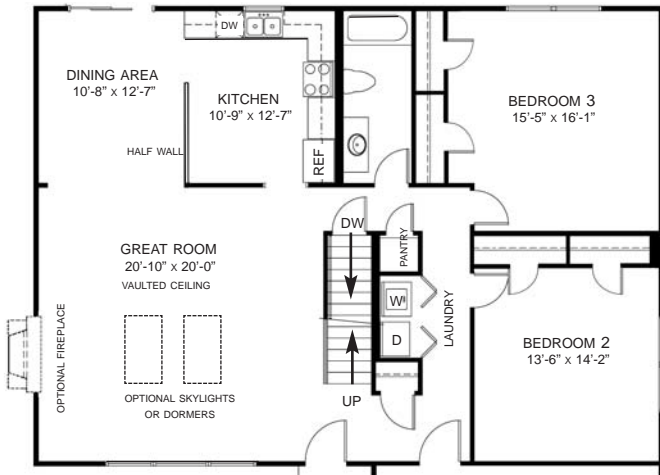

THE NANTUCKET

Two Story
Four Bedrooms 2 Baths

First Floor