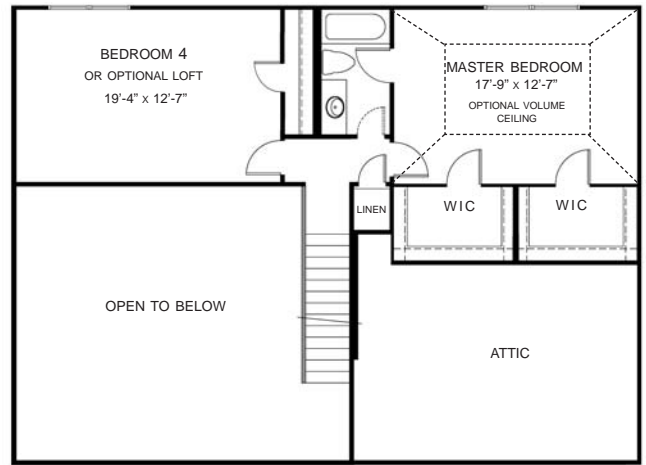

Second Floor