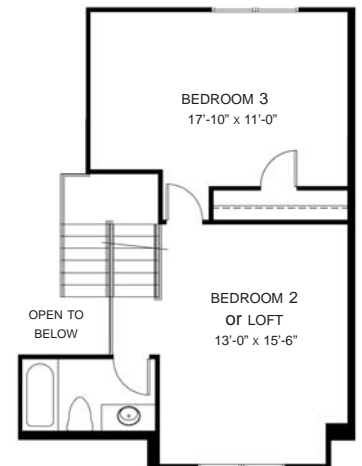

Second Floor Option

**1,582 to 1,723
SQUARE FEET**

DEER RIDGE HOMES, INC.

Morris, Illinois

Sales Office Phone 815.942.9400