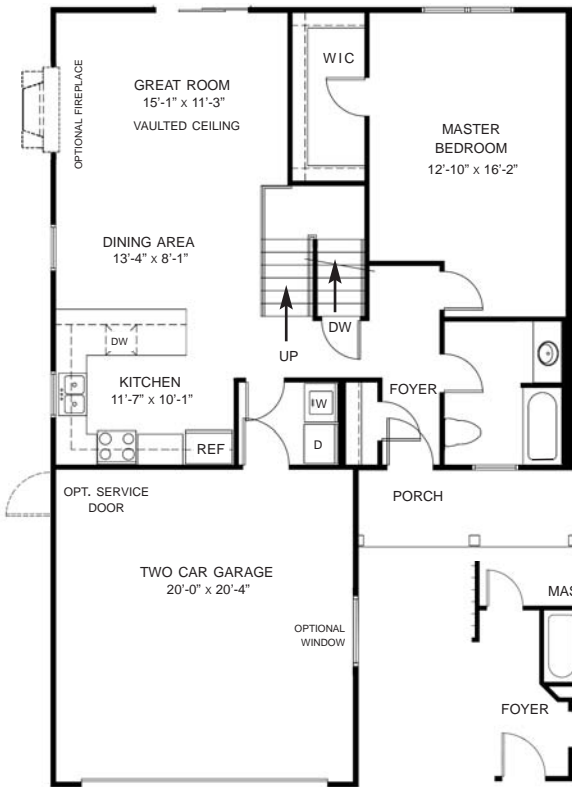

Powder Room Option

THE LEXINGTON

Duplex
Three Bedrooms Up to 2 1/2 Baths

First Floor