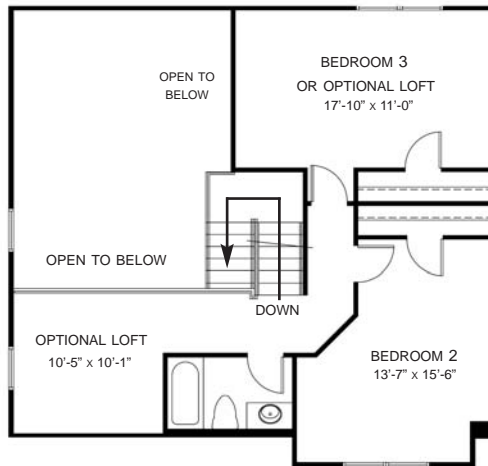

Second Floor