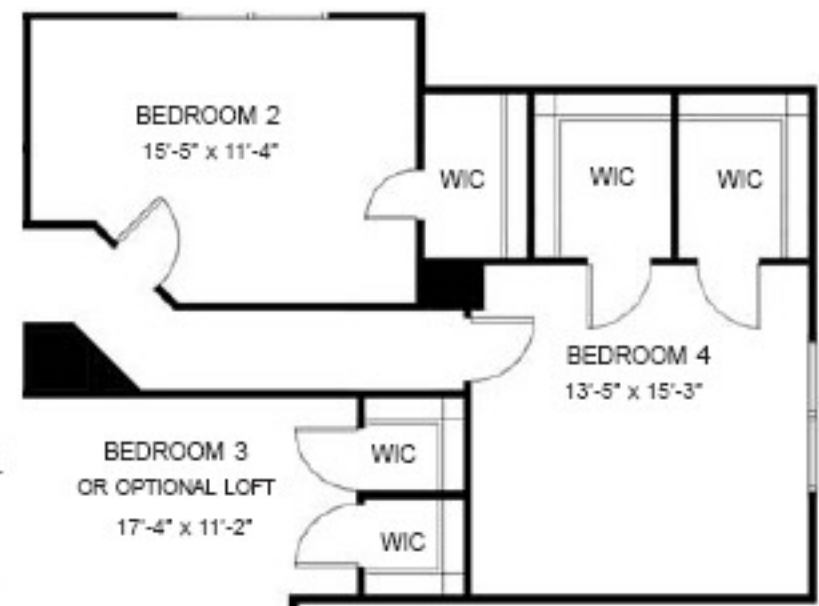

THE CHELSEA II

Two Story

Three Bedrooms with Optional Fourth Bedroom 2 1/2 Baths

First Floor
Laundry
and/or
Breakfast
Option

Master Bath
Suite Option

Fourth
Bedroom
Option

DEER RIDGE HOMES, INC.

Morris, Illinois