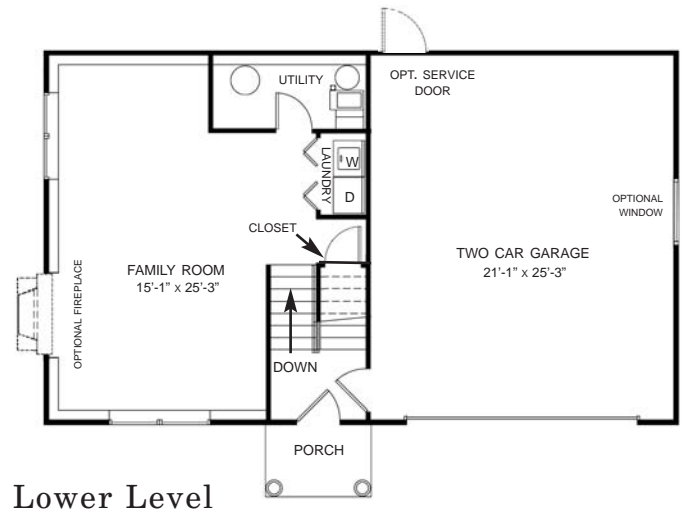

THE BASKERVILLE

Tri-Level
Three Bedrooms Up to 2 1/2 Baths

1,760 SQUARE FEET

Master Bath
Deluxe Option

Optional
Lower Level
Powder Room

DEER RIDGE HOMES, INC.

Morris, Illinois

Sales Office Phone 815.942.9400