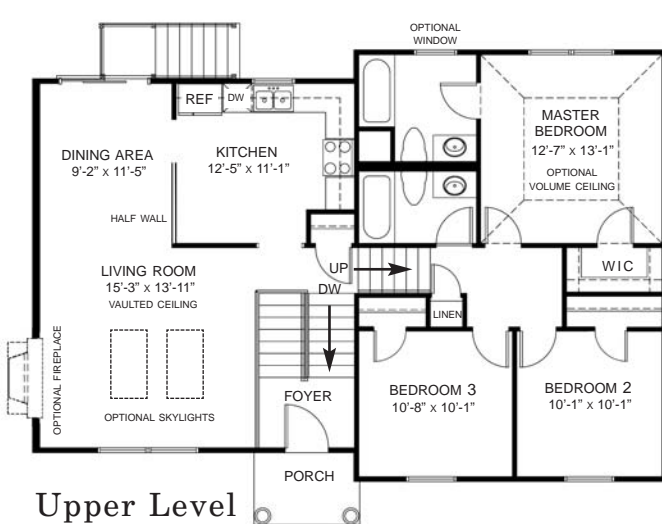

THE BASKERVILLE

Tri-Level
Three Bedrooms Up to 2 1/2 Baths

1,760 SQUARE FEET

Master Bath
Deluxe Option

Optional
Lower Level
Powder Room

DEER RIDGE HOMES, INC.

Morris, Illinois

Sales Office Phone 815.942.9400